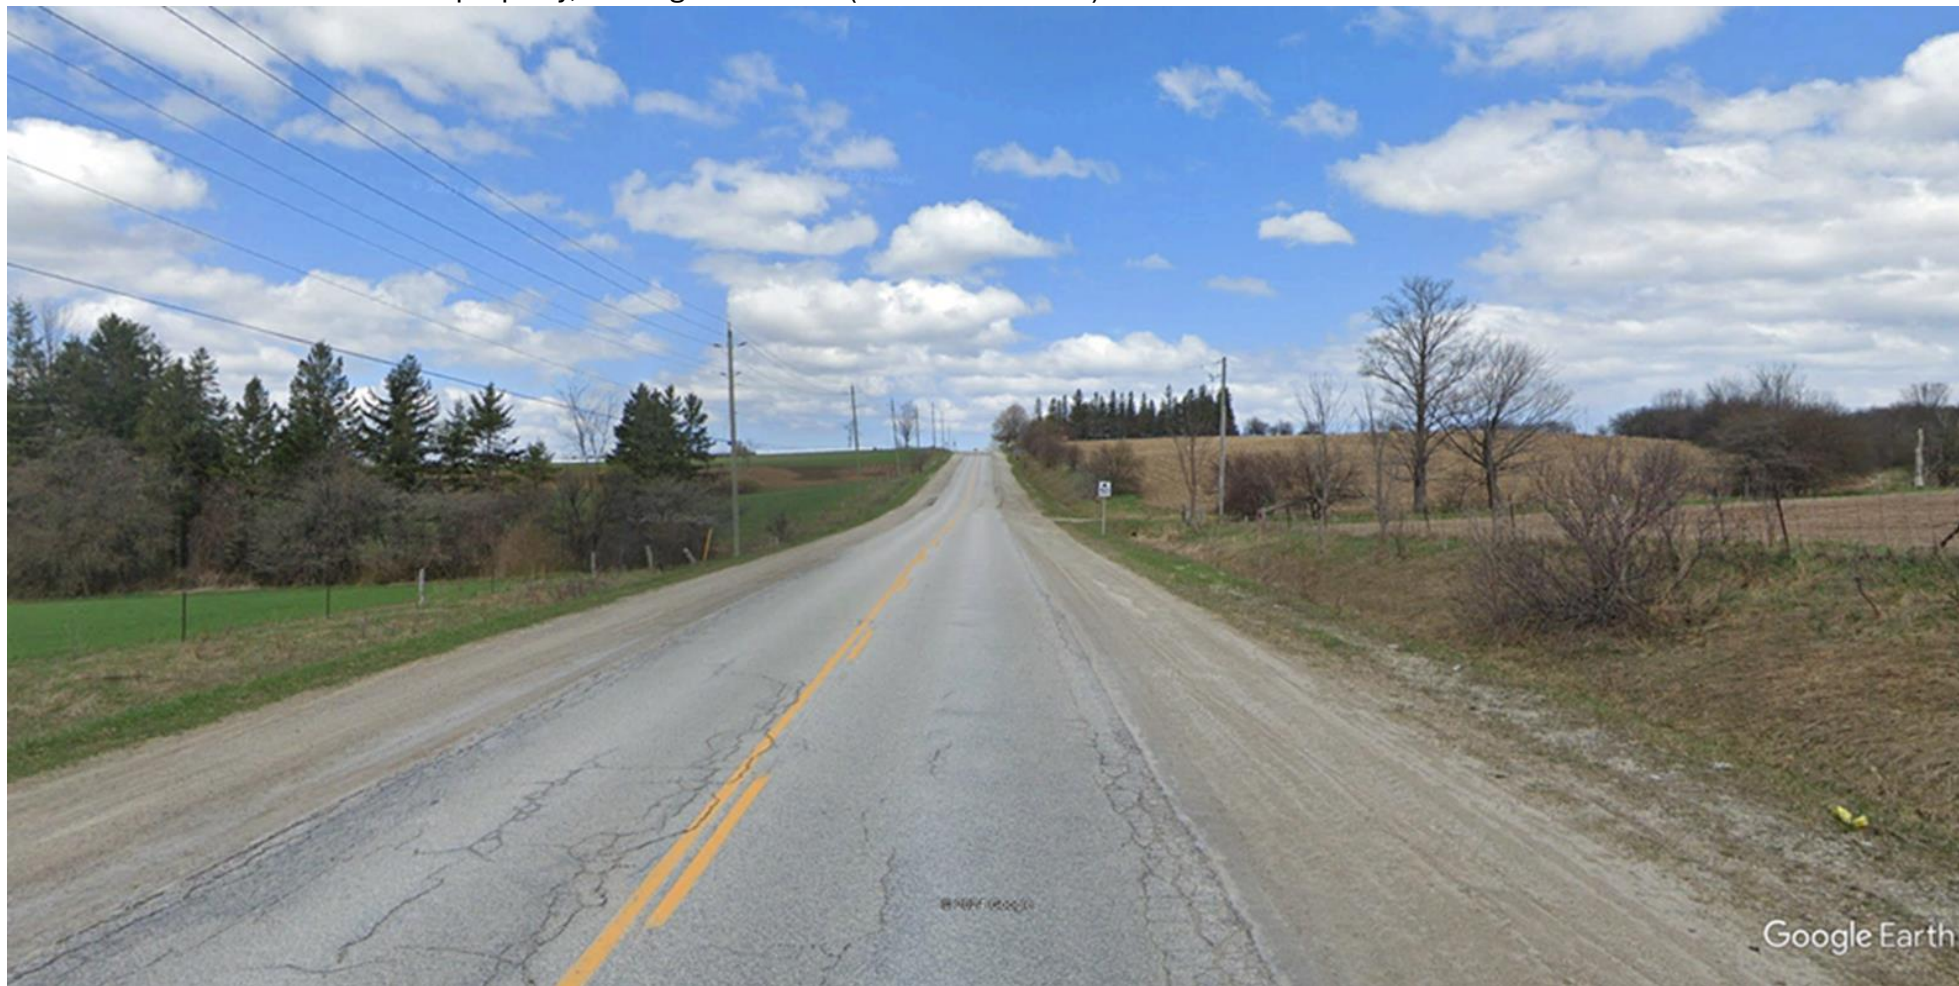

# Key Map – Tower & Additional Images Location

Additional Image 1 – BEFORE

View of site from north of property entrance and looking south-west (250m from tower)

Additional Image 1 – AFTER

View of site from north of property entrance and looking south-west (250m from tower)

Additional Image 2 – BEFORE

View of site from north-west entrance to Ravenna, looking south-east (610m from tower)

Additional Image 2 – AFTER

View of site from north-west entrance to Ravenna, looking south-east (610m from tower)

© 2025 Google

Google Earth

Additional Image 3 – BEFORE

View of site from north-east entrance to Ravenna, looking south-west (950m from tower)

Additional Image 3 – AFTER

View of site from north-east entrance to Ravenna, looking south-west (950m from tower)

Additional Image 4 - BEFORE

View of site from south of property, looking north-west (375m from tower)

Additional Image 4 - AFTER  
View of site from south of property, looking north-west (375m from tower)