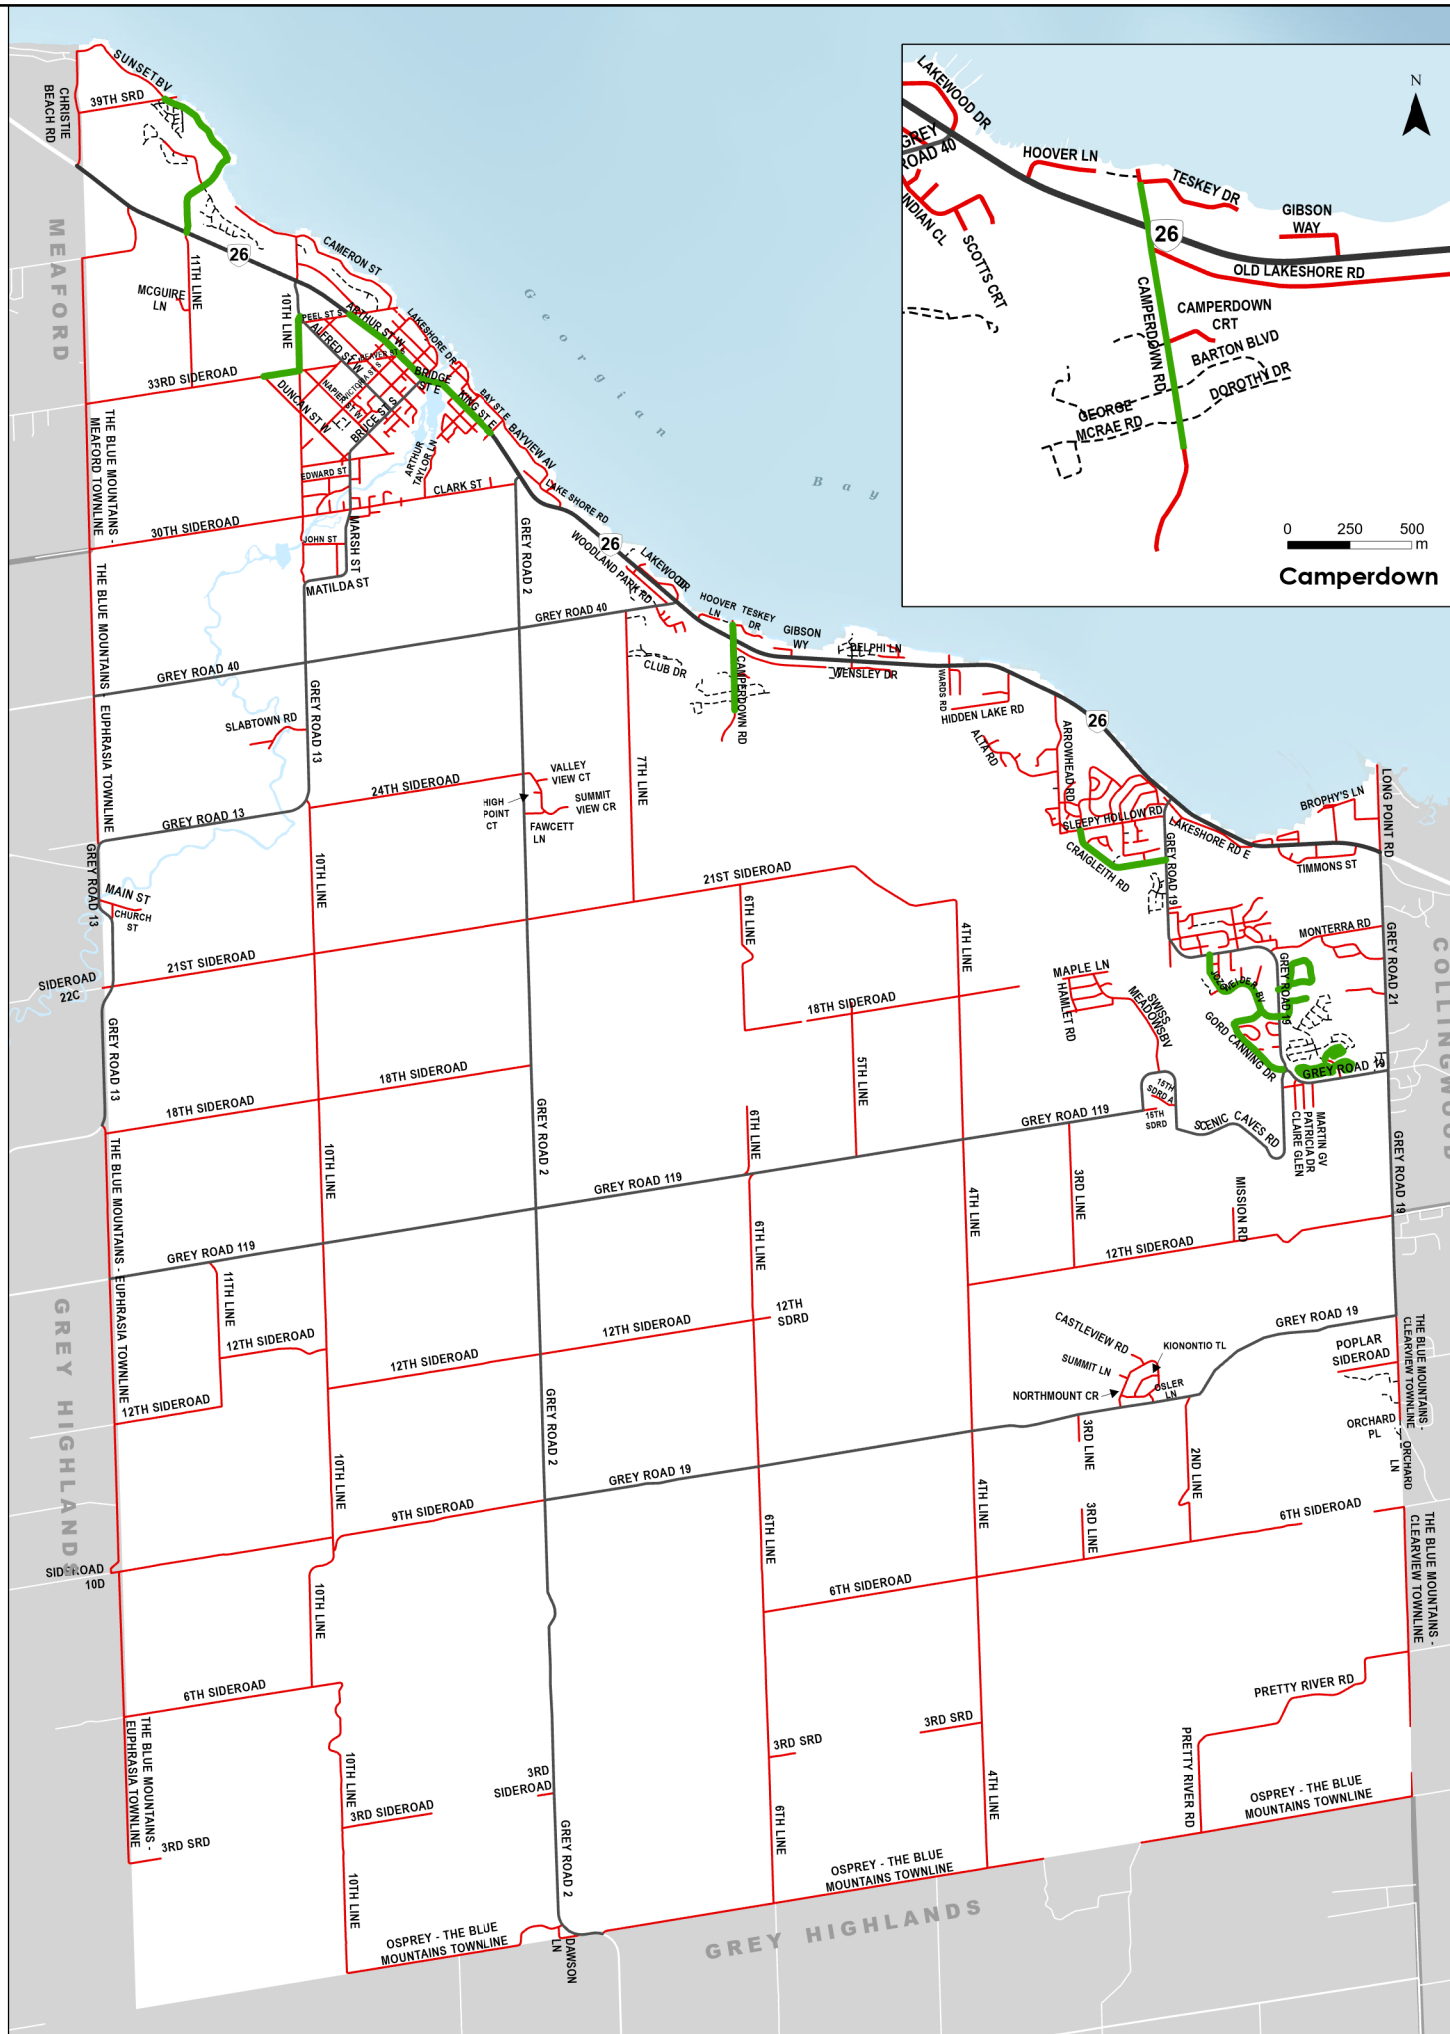

# Axle Weight Restrictions March 1, 2023

Town of The Blue Mountains

- Roads pursuant to By-Law No. 2010-54
- Roads not pursuant to By-Law No. 2010-54

## Roads not pursuant to By-Law No. 2010-54

- 10th Line: County Road 113 to 33rd Sideroad
- 33rd Sideroad: 10th Line to the Apple Storage
- Arthur Street West: Full Length
- Bridge Street East: Full Length
- Camperdown Road: Full Length
- Craigleith Road: Full Length
- Gord Canning Drive: Full Length
- Jozo Weider Boulevard: Full Length
- King Street East: Full Length
- Lora Bay Drive: Highway 26 to Sunset Boulevard
- Snowbridge Way: Full Length
- Sunset Boulevard: Lora Bay Drive to 39th Sideroad

This map is intended for reference purposes only.  
Updated March, 2023

Camperdown

Thornbury

Craigleith