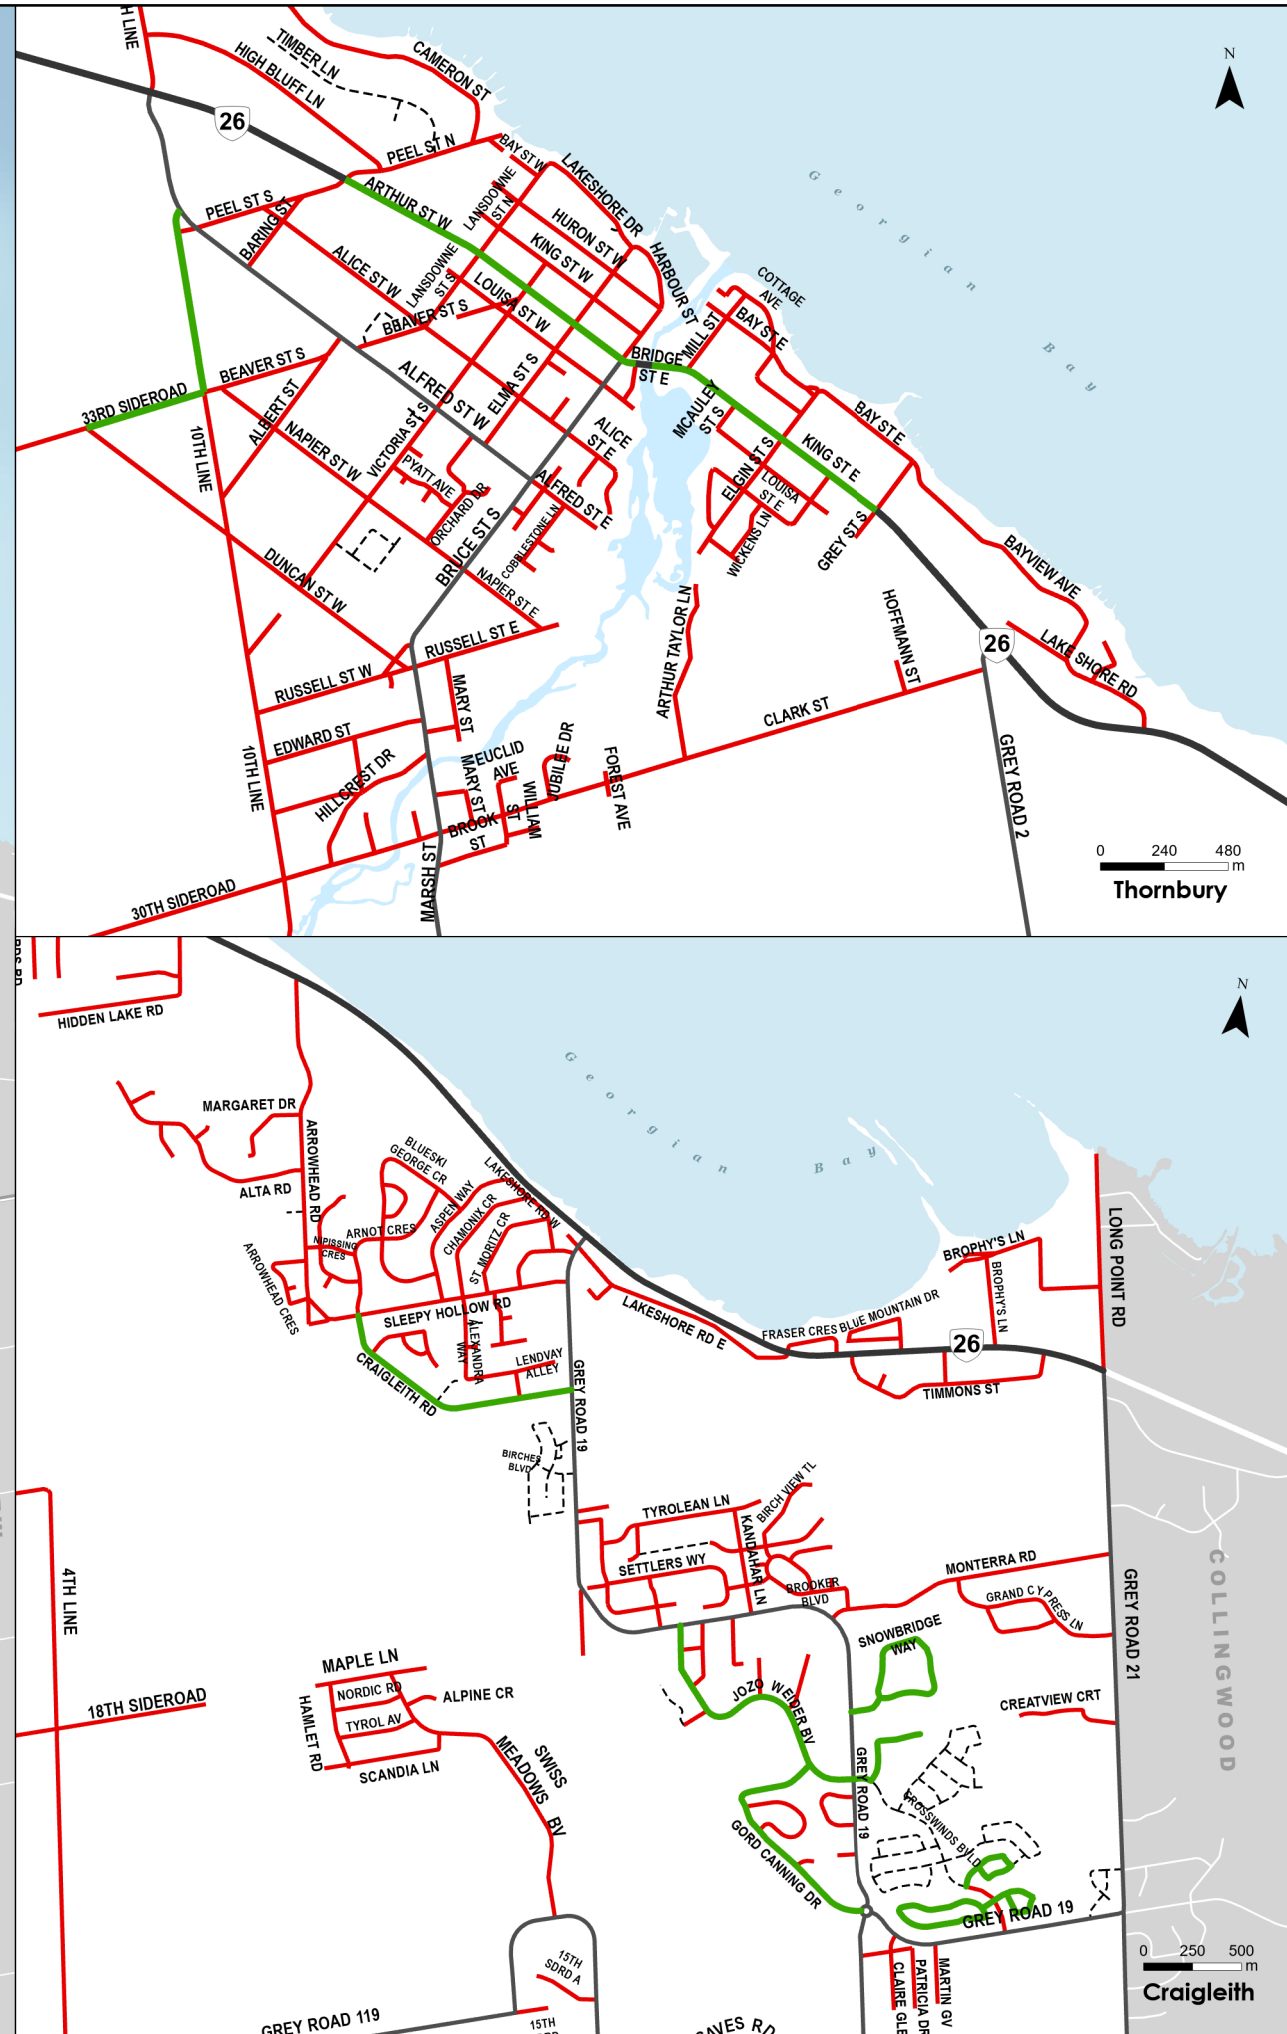

## Roads not pursuant to By-Law No. 2010-54

- 10th Line: County Road 113 to 33rd Sideroad
- 33rd Sideroad: 10th Line to the Apple Storage
- Arthur Street West: Full Length
- Bridge Street East: Full Length
- Camperdown Road: Full Length
- Craigleith Road: Full Length
- Gord Canning Drive: Full Length
- Jozo Weider Boulevard: Full Length
- King Street East: Full Length
- Lora Bay Drive: Highway 26 to Sunset Boulevard
- Snowbridge Way: Full Length
- Sunset Boulevard: Lora Bay Drive to 39th Sideroad

This map is intended for reference purposes only.  
Updated March, 2023

Camperdown

Thornbury

Craigleith