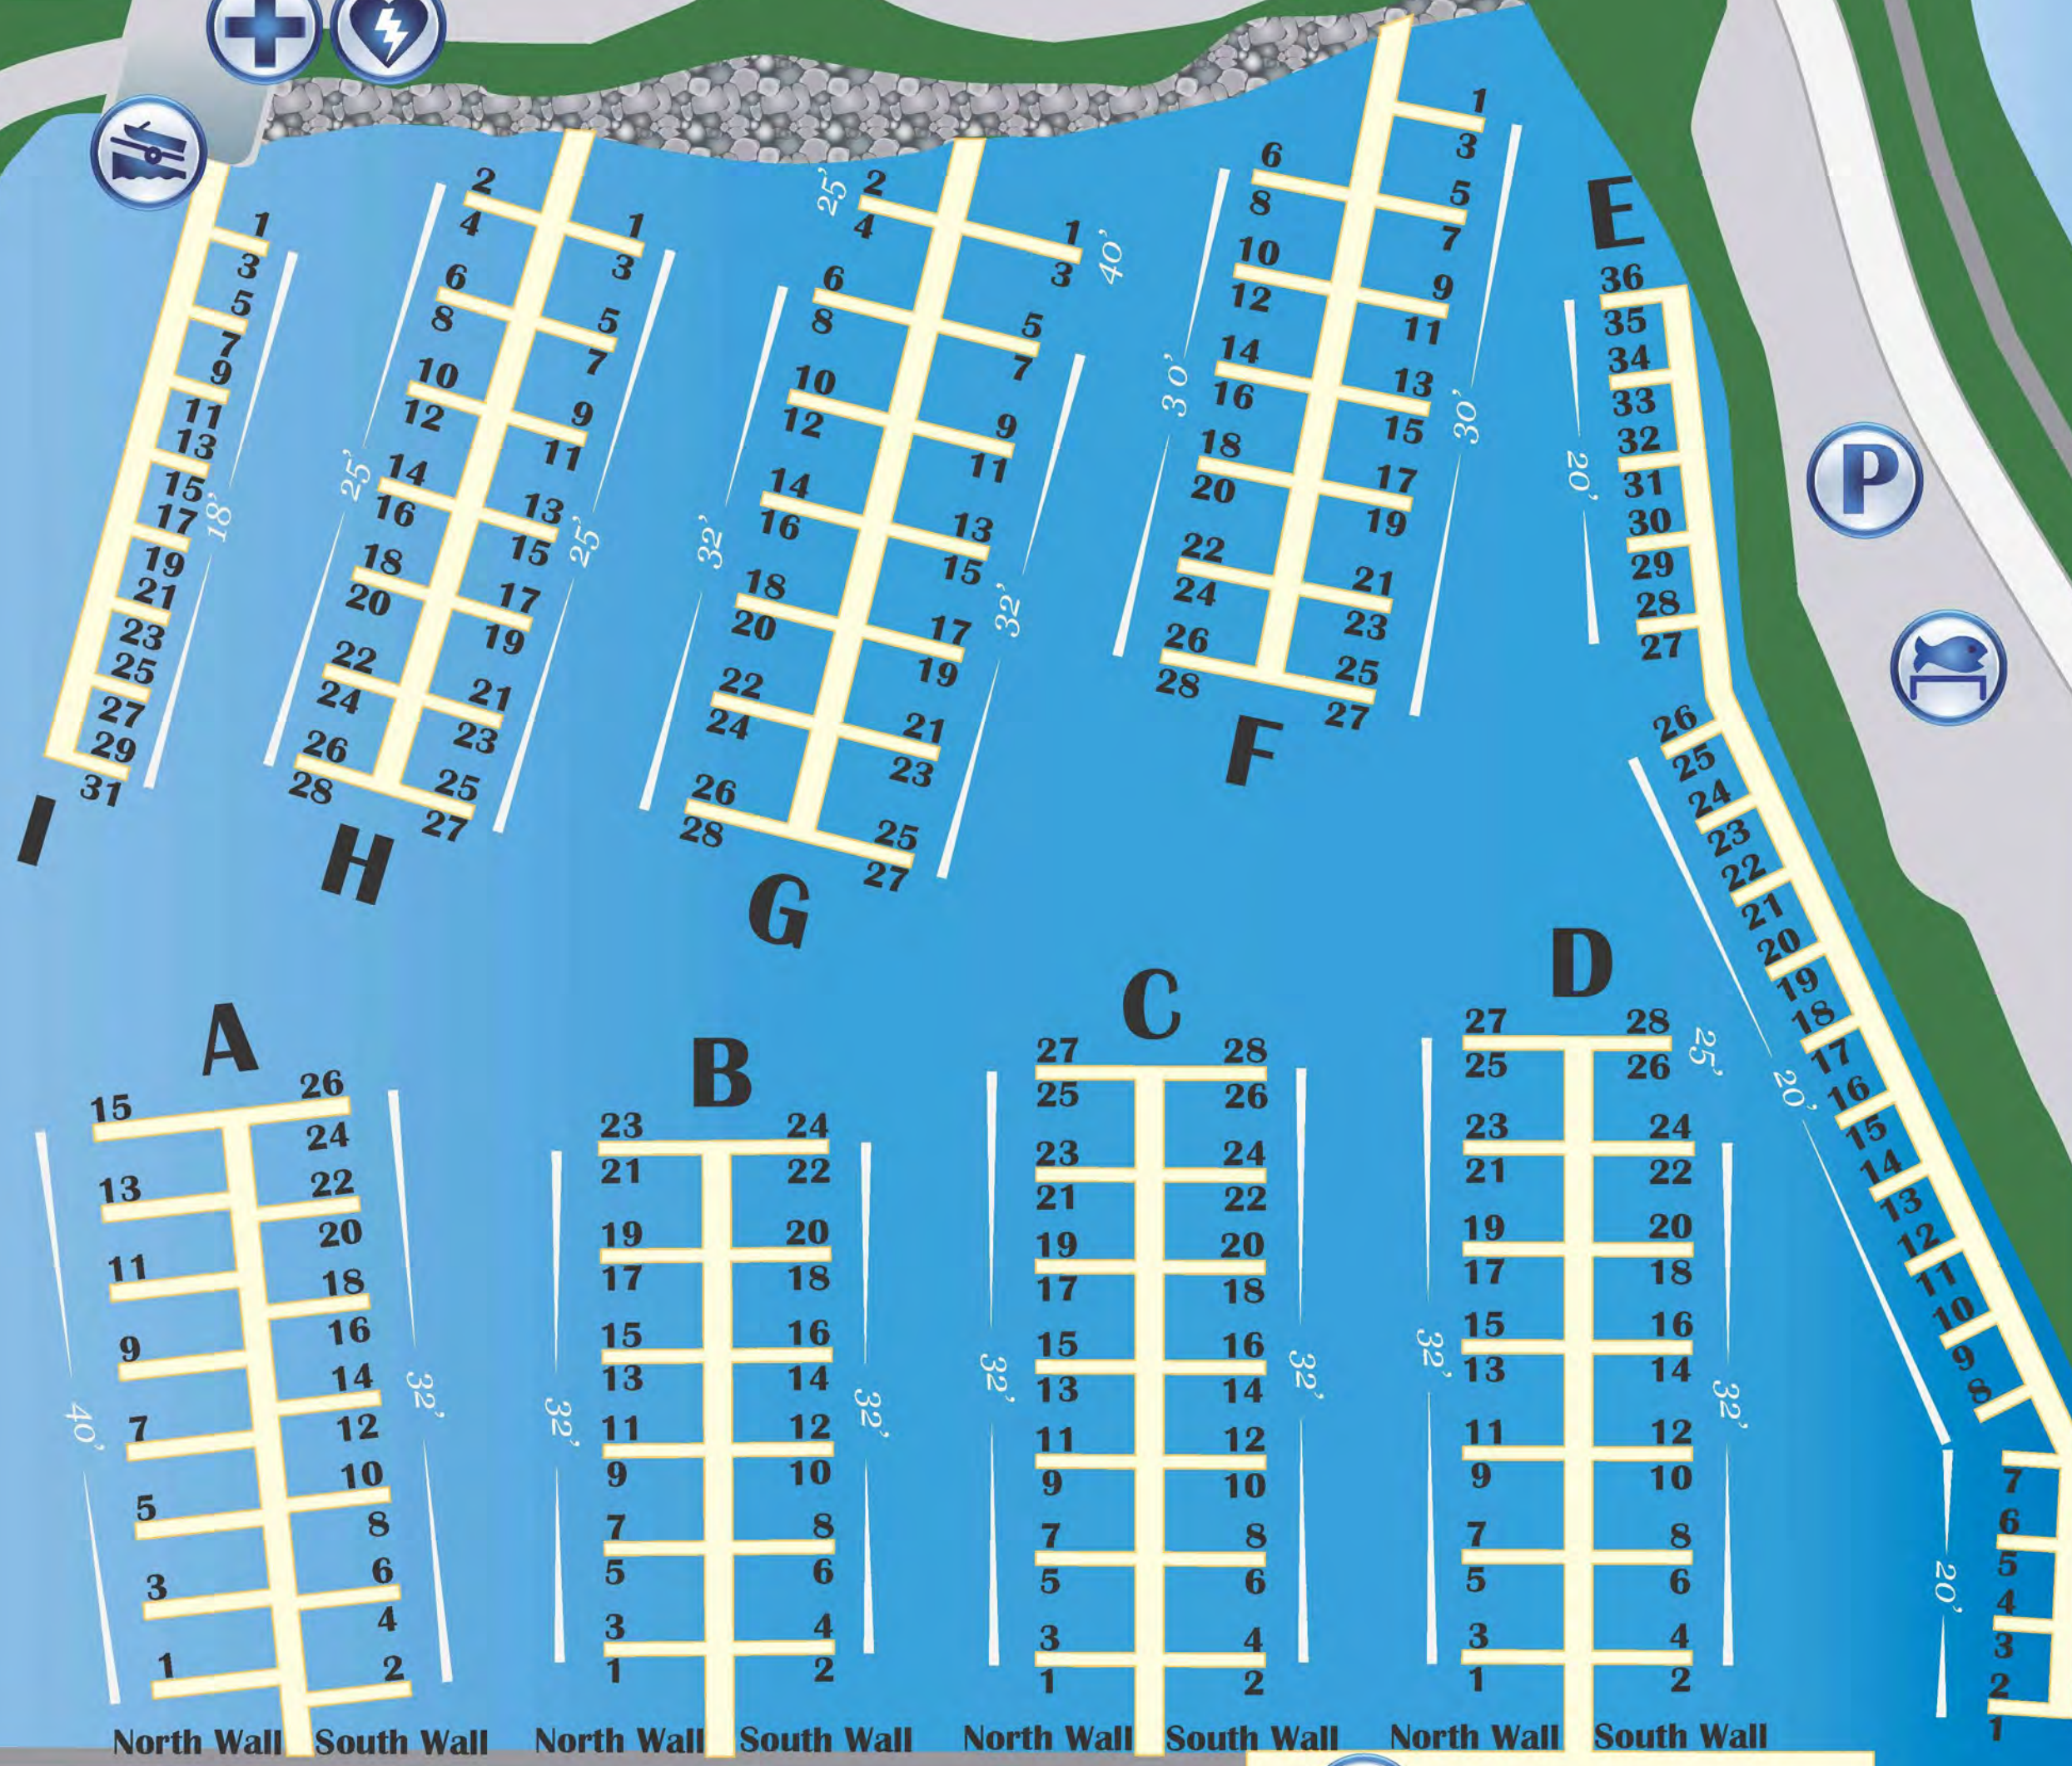

# 2015 Thornbury Municipal Harbour

Nautical Chart 2283

Georgian Bay

Bay

Beaver River

## 4 Harbour St

- Access to:
- Docks A - B - C - D
  - Thornbury Pier
  - Little River Beach Park
  - Mast Crane
  - Covered Pavilion
  - Washrooms
  - Parking

## 41 Bruce St N

- Access to:
- Docks E - F - G - H - I
  - Harbour Master's Building
  - First Aid - A.E.D.
  - Fuel and Pump-out
  - Boat Launch
  - Fish Station
  - Public Washroom
  - Boater Showers
  - Parking
  - Pay Phone

North Wall South Wall North Wall South Wall North Wall South Wall North Wall South Wall

Harbour Street

Little River Beach Park